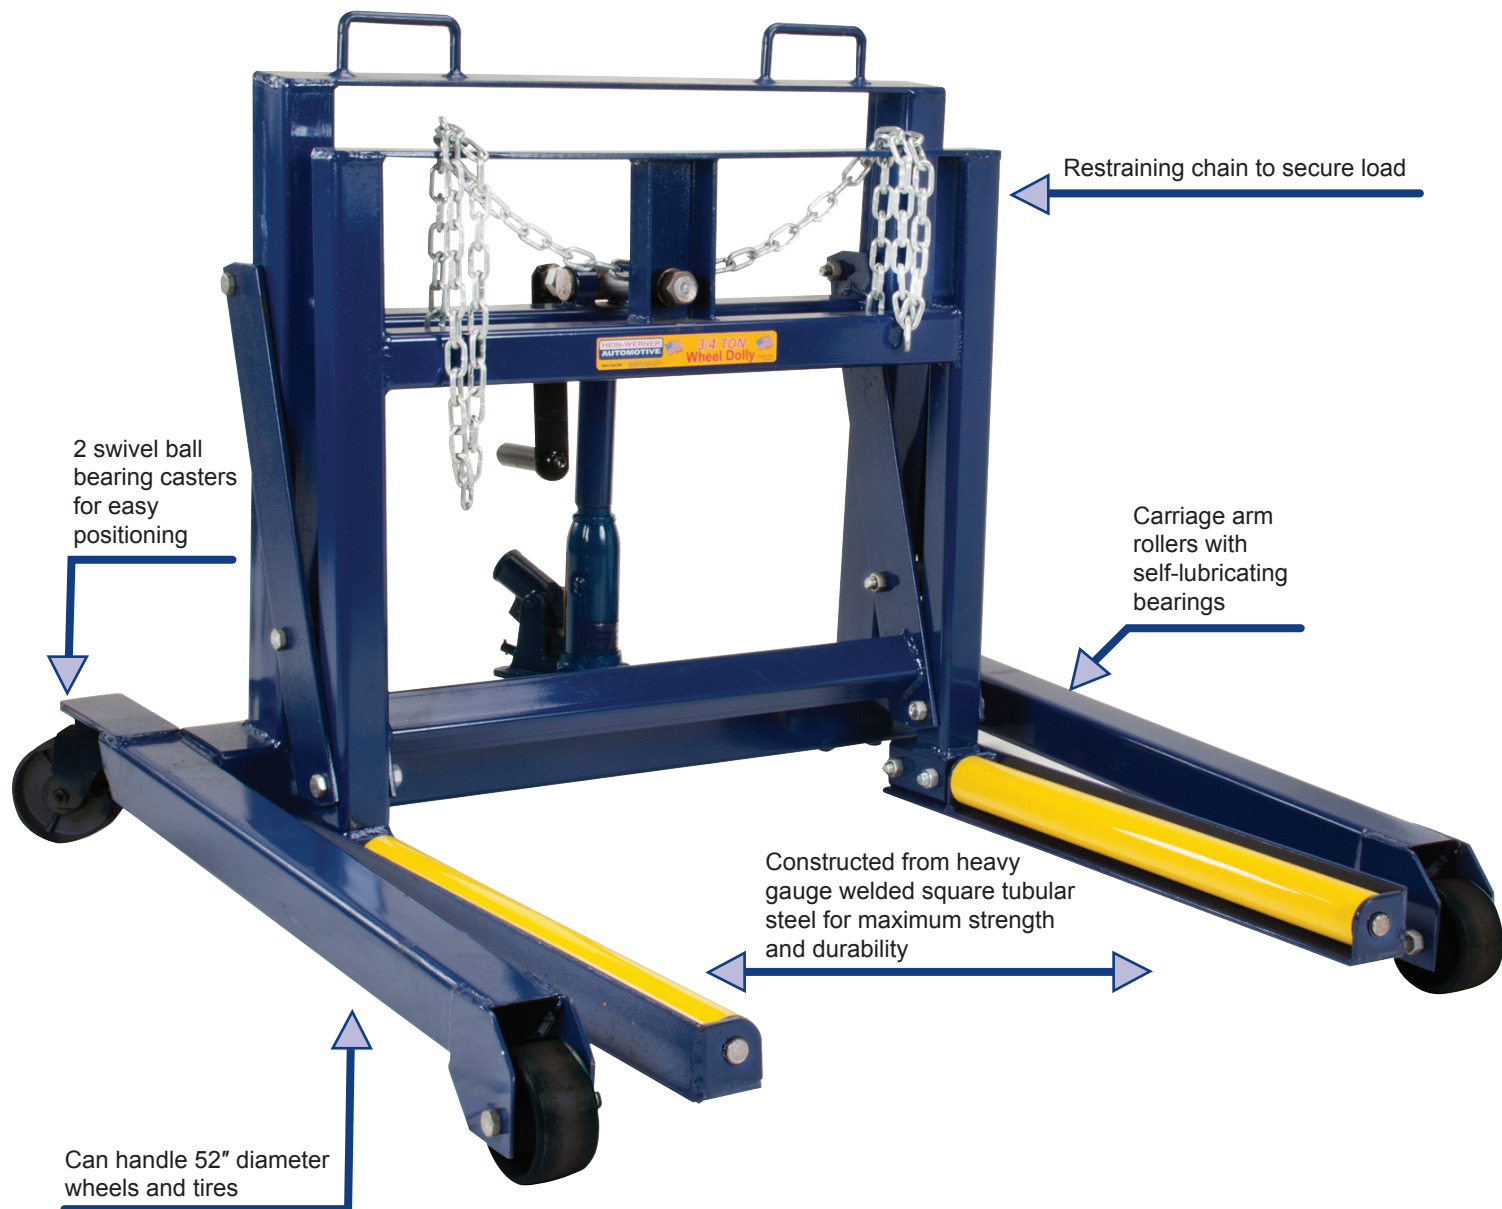

HW93766 3/4 Ton Wheel Dolly

Made in  USA

Model	Capacity	Lift Range	Lifting Arm Length	Lifting Arm Spread	Overall Length	Overall Width	Overall Height	G.W.
HW93766	3/4 Ton	4" - 9"	23"	26-1/2"	38-3/4"	39-1/2"	32"	118 Lbs.